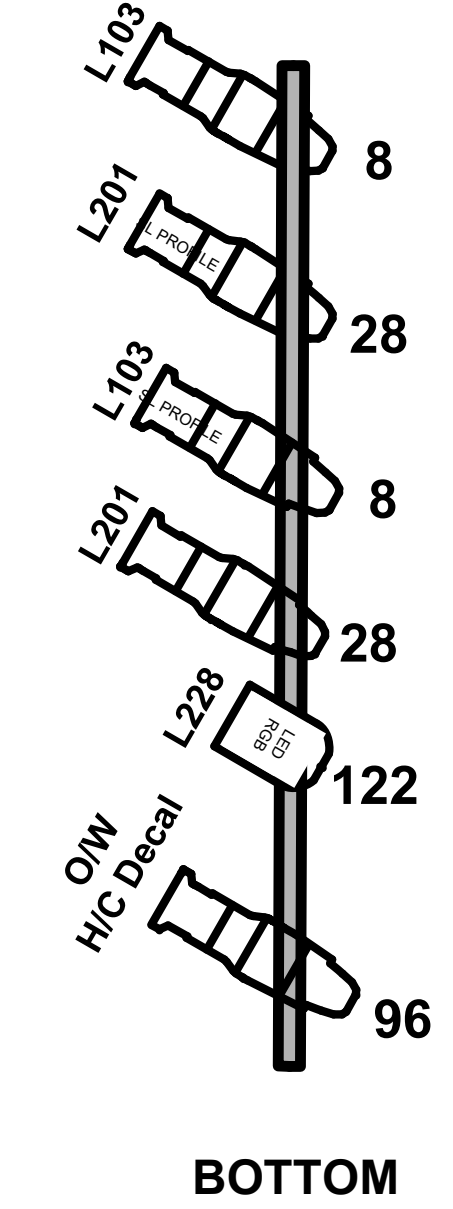

DRAWN: 29-01-18

SCALE: NOT TO SCALE
RELATIVE PLAN

DRAWN BY: Xavier Dannock
Technical Services Coordinator
03 5559 4988
xdannock@warrnambool.vic.gov.au

Perch Fixtures not always rigged - confirm with venue if you intend to use them