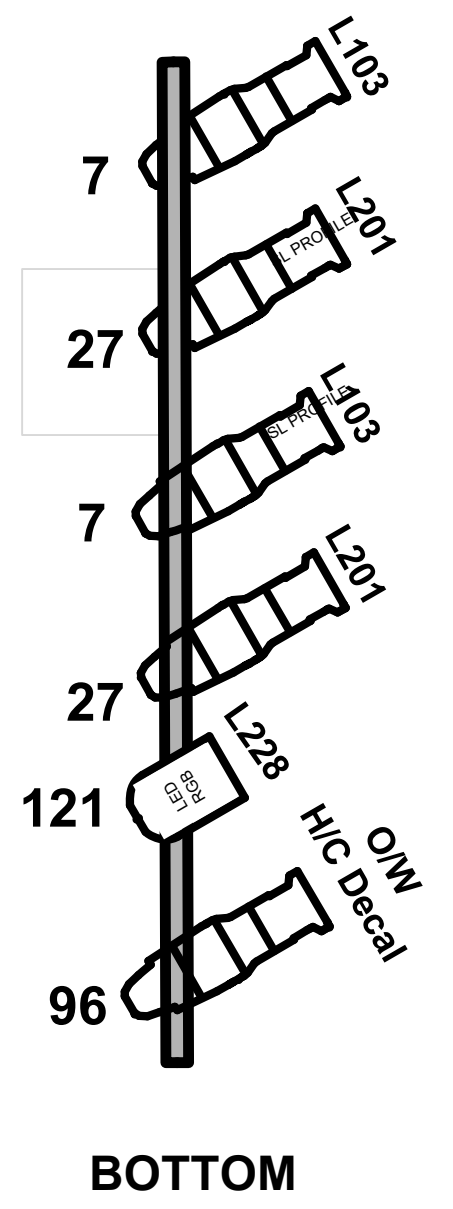

DRAWN: 29-01-18

SCALE: NOT TO SCALE
RELATIVE PLAN

DRAWN BY: Xavier Dannock
Technical Services Coordinator
03 5559 4988
xdannock@warrnambool.vic.gov.au

Perch Fixtures not always rigged - confirm with venue if you intend to use them