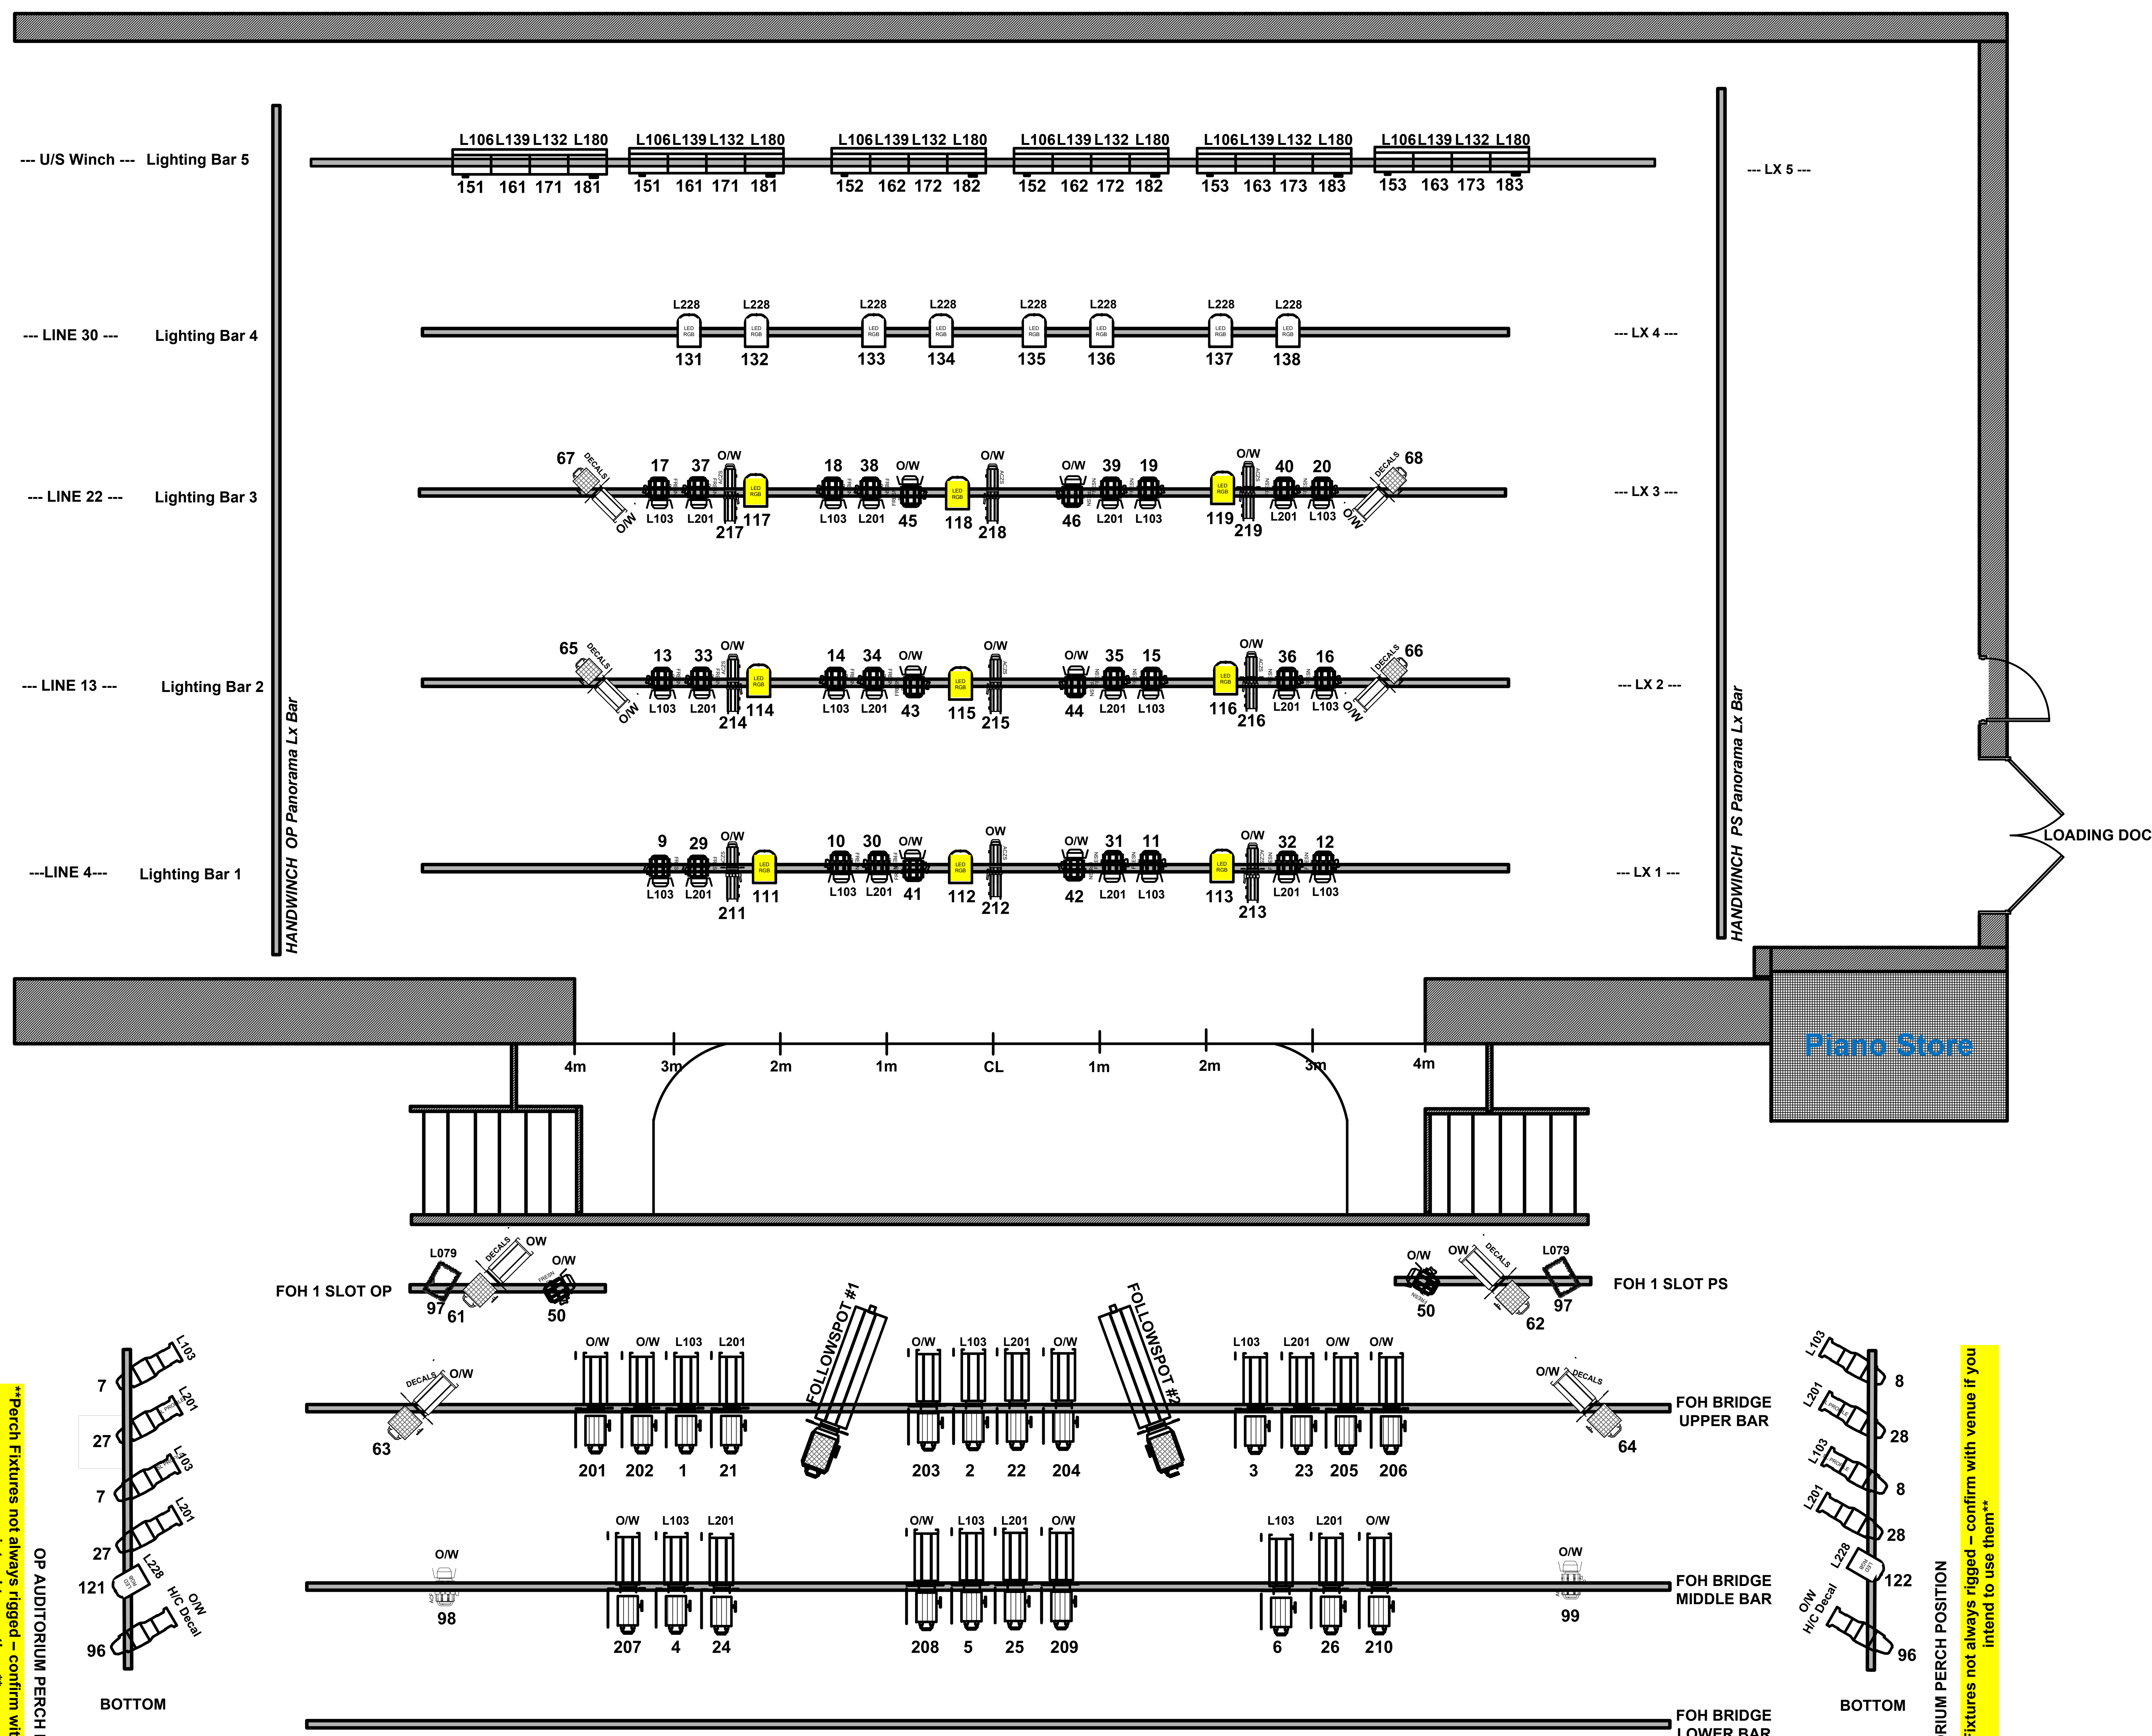

KEY:

COLOUR

Gel Colour Call:

- O/W Open White
- L103 Straw
- L201 Full CT Blue
- L132 Medium Blue
- L106 Primary Red
- L139 Primary Green
- L180 Dark Lavender
- L228 Brushed Silk

Standard Decal:

LANTERN LIST

- Selecon Pacific 1000w 14/35
- Selecon Pacific 1000w 25/50
- Selecon Axial 600w 18/34
- Selecon Axial 600w 22/44
- Selecon Rama 1200w Fresnel
- Selecon Acclaim 650w Fresnel
- Philips Showline SL-155 LED Par (RGBW) 8-40 Zoom
- RGB ProPar LED
- 1000w Harmony Fresnel
- 800 w Selecon Cyc Flood

LIGHTING PLAN

"Standard LX Rig - 2018"

LIGHTHOUSE THEATRE

DRAWN: 29-01-18

SCALE: NOT TO SCALE
RELATIVE PLAN

DRAWN BY: Xavier Dannock
Technical Services Coordinator
03 5559 4988
xdannock@warrnambool.vic.gov.au

Perch Fixtures not always rigged - confirm with venue if you intend to use them

PS AUDITORIUM PERCH POSITION
Perch Fixtures not always rigged - confirm with venue if you intend to use them

2018 Standard LX Rig